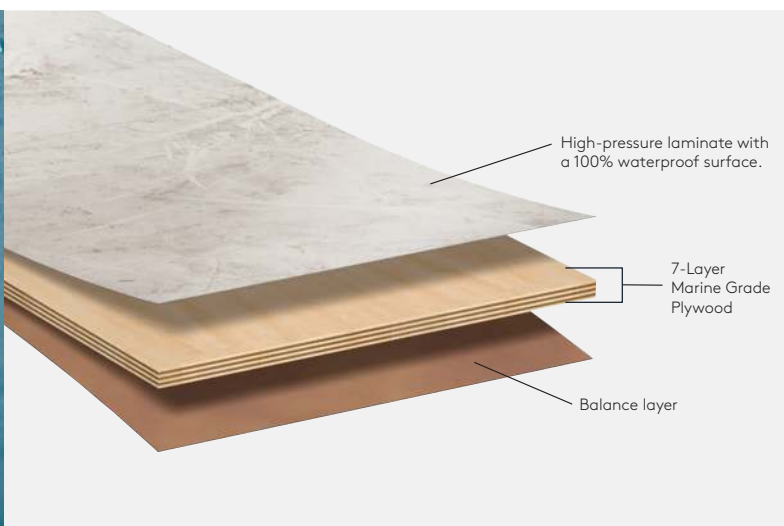

Fibo wall panels are made with a core of plywood produced from PEFC-certified wood species. The panels are pressed and covered with high-pressure laminate to create the membrane on the front. By using Fibo Seal in the joints, you achieve a 100% waterproof and environmentally friendly wall tailored to your needs.