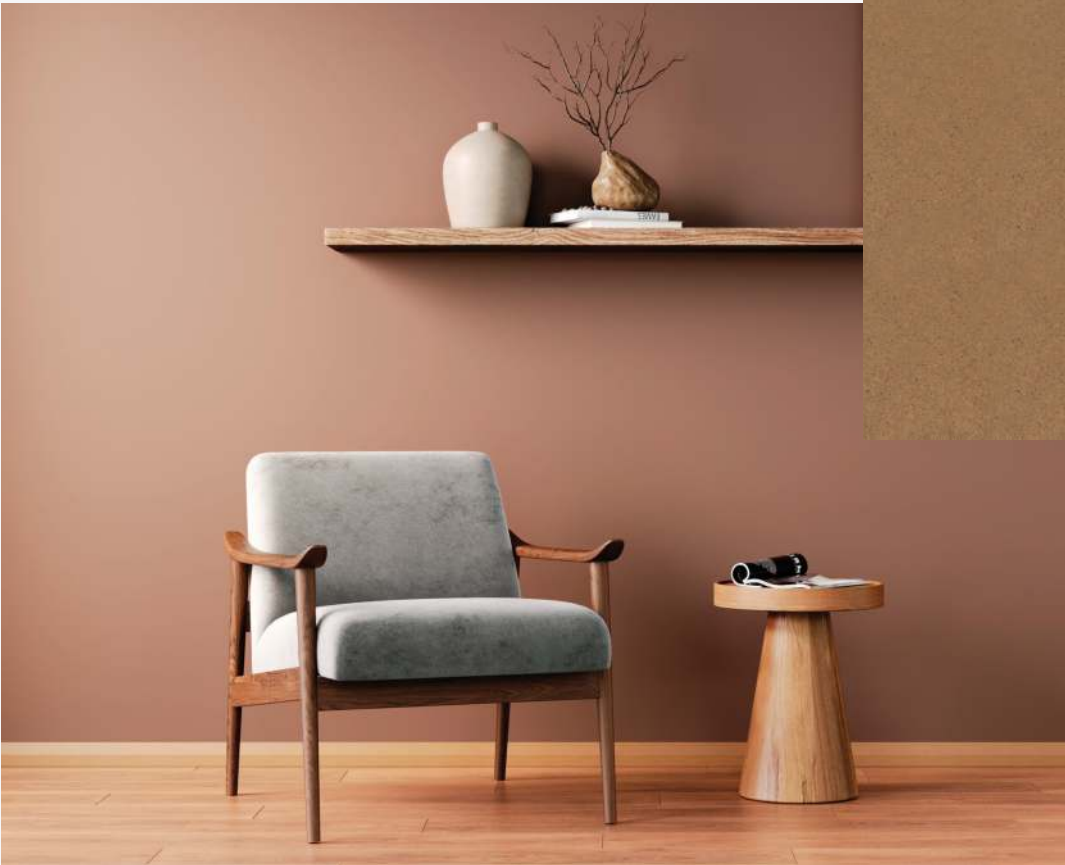

Silk

2442-M00
METON GREY

Silk

VITO JUST PAINT – EASY WALLS, READY TO TRANSFORM

Want a smooth, paint-ready wall without the hassle? Vito Just Paint makes it simple. These high-density fiberboard (HDF) panels install quickly with a click-lock system, so you can paint or wallpaper right away – no plasterboard needed!