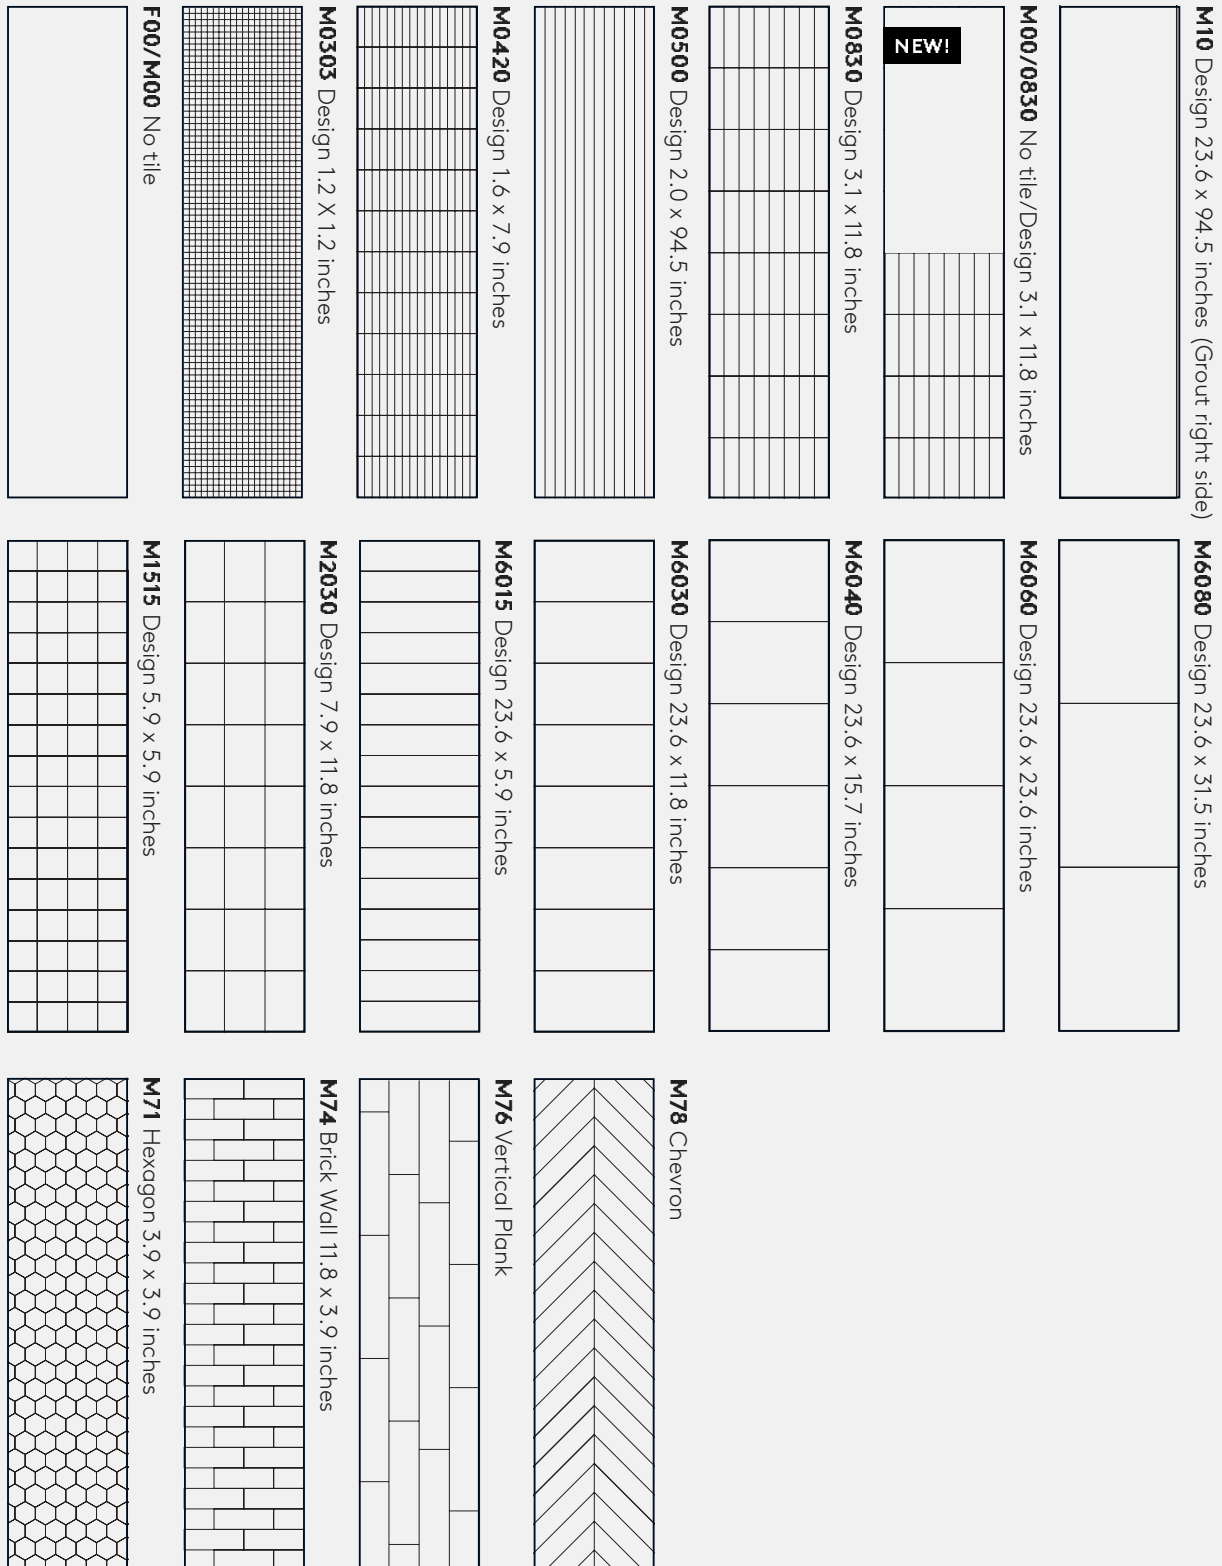

OUR VARIOUS DESIGNS/TILE PATTERNS.

Please note that not all decors in each collection are available in the various tile patterns mentioned. Check on the individual product level to see which variants your favorites are available in to ensure you have the correct understanding from the start.