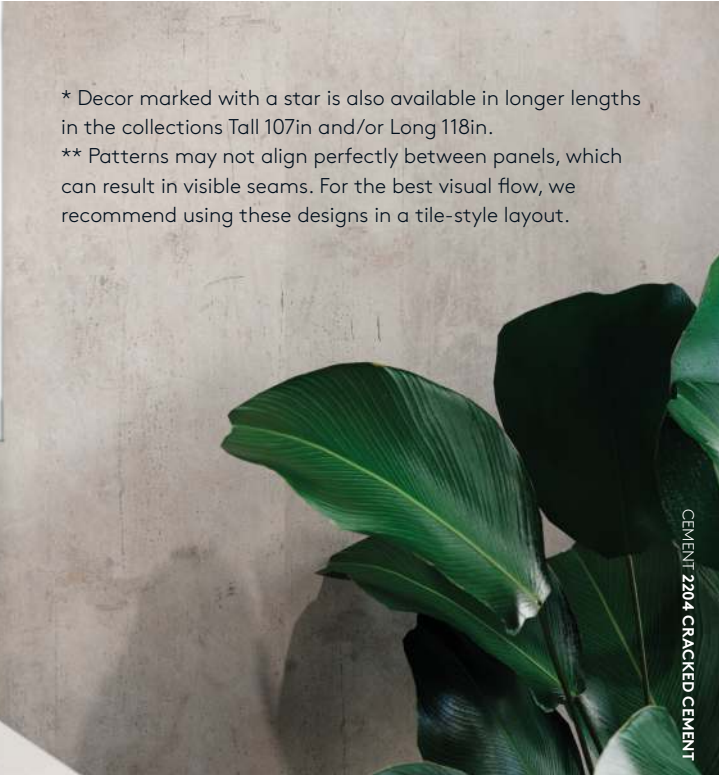

* Decor marked with a star is also available in longer lengths in the collections Tall 107in and/or Long 118in.
** Patterns may not align perfectly between panels, which can result in visible seams. For the best visual flow, we recommend using these designs in a tile-style layout.

CEMENT 2204 CRACKED CEMENT

More
CEMENT